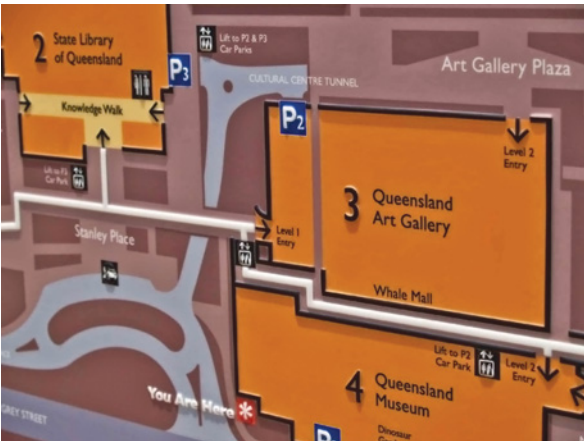

QUEENSLAND CULTURAL CENTRE - STANLEY PLACE

Client Queensland Government Scope Wayfinding Signage Timeframe 2004-2006

Stanley Place is the main public arrival point accessing the Queensland State Galleries and Library. It offers all visitors many levels of information and orientation including access to the greater South Bank Precinct.