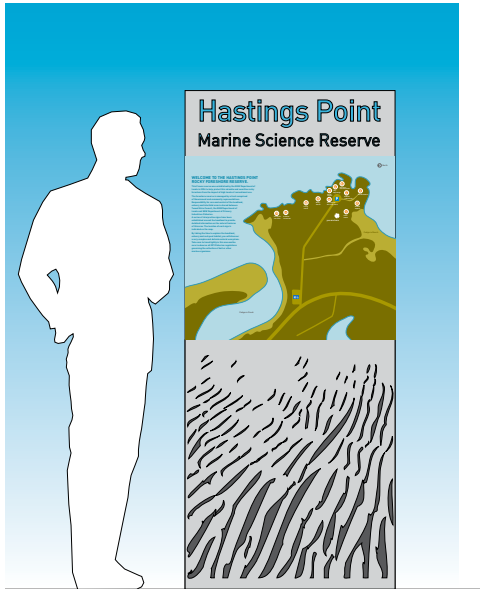

HASTINGS POINT

Client **Tweed Shire Council** Scope **Interpretive Signage** Timeframe **2007-2009**

Elevations Welcome Sign

Interpretive Sign Panel Layouts

Elevations Interpretive Signs

Hastings Point is a unique marine reserve, set on a pristine estuary and golden beach. The interpretive program maps and highlights the ecological diversity of the area for all visitors to appreciate and value.