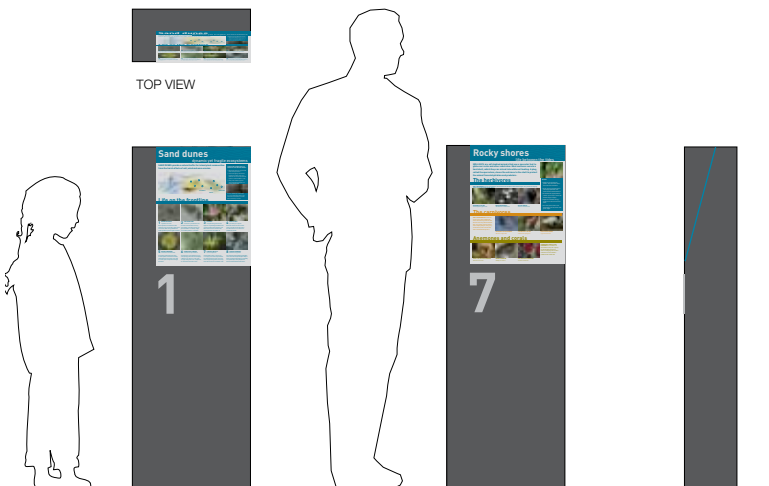

HASTINGS POINT

Client **Tweed Shire Council** Scope **Interpretive Signage** Timeframe **2007-2009**

Elevations Welcome Sign

Interpretive Sign Panel Layouts

Elevations Interpretive Signs

Hastings Point is a unique marine reserve, set on a pristine estuary and golden beach. The interpretive program maps and highlights the ecological diversity of the area for all visitors to appreciate and value.