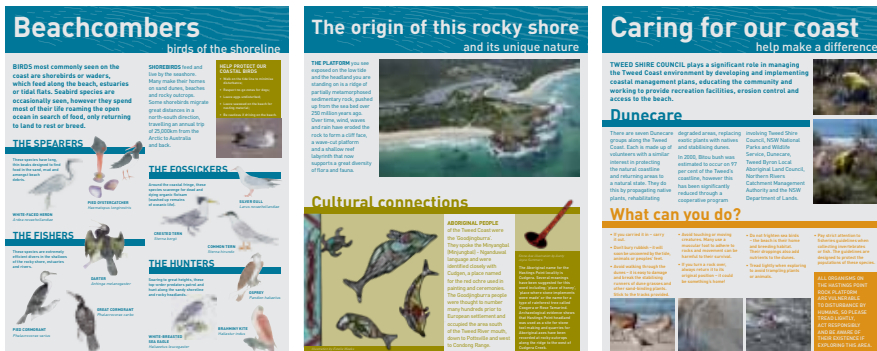

HASTINGS POINT

Client **Tweed Shire Council** Scope **Interpretive Signage** Timeframe **2007-2009**

Elevations Welcome Sign

Interpretive Sign Panel Layouts

Elevations Interpretive Signs

Hastings Point is a unique marine reserve, set on a pristine estuary and golden beach. The interpretive program maps and highlights the ecological diversity of the area for all visitors to appreciate and value.