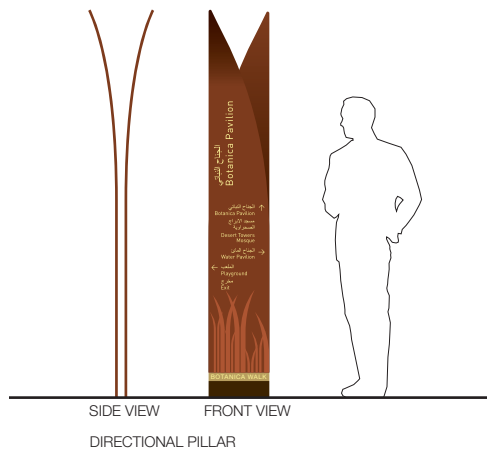

DESERT TOWERS

Client **EDAW** Scope **Wayfinding and Signage**

Year 2007

SITE MARKER

SITE MARKER - TOP VIEW

SIGN FAMILY

TOP VIEW

SIDE VIEW FRONT VIEW

DIRECTIONAL PILLAR

Desert Towers is an exclusive residential complex currently being developed in Sheikh Mohammed Bin Zayed City in Mussafah, Abu Dhabi.

Dot Dash designed the site marker alongside a complementary suite of external signs as part of a wayfinding system.