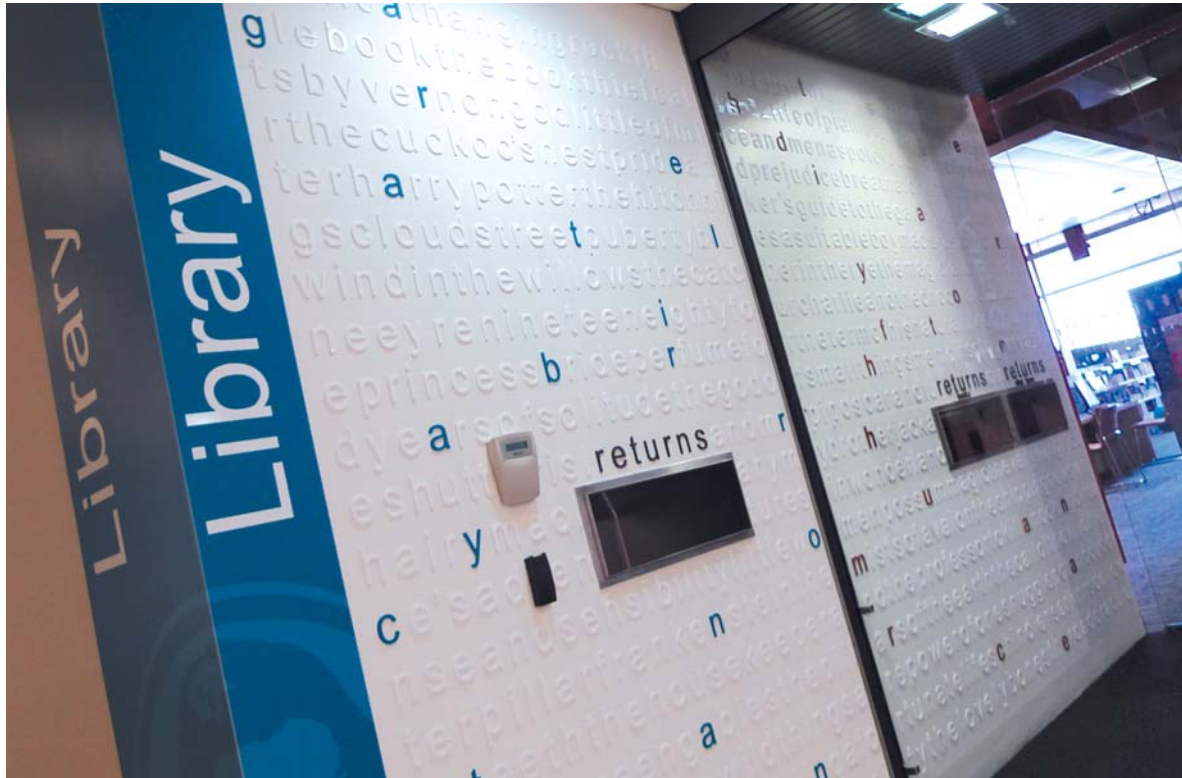

CRONULLA CENTRAL LIBRARY

Client **Sutherland Shire Council, Cronulla Central Library signage and large wall graphics**
Timeframe **August – November 2009**

Working with Lyn Barakat from Sutherland Shire Council and architect Esther Hayter, interior signage and graphics were developed for the newly built Cronulla Library. A strong but restricted colour palette of red and charcoal dominates the interior, while teal blue was used on all signage outside the library.

Signage components consisted of bookshelf, catalogue and reception identification. Large graphic installations included a 'Playstation' wall using 2 pac painted acrylic in the young adult area and streams of book titles running across walls in acrylic lettering applied to the entrance 'welcome wall' and reception wall.